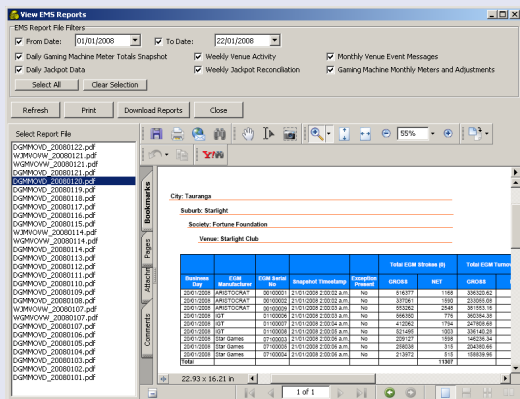

FORTUNE Ezi BALANCE™

GAMING MANAGEMENT SYSTEM

EMS COMPLIANCE MADE EZI

Does your venue look at the EMS Reports on a daily basis?

EziBalance makes compliancy easy.

Download, View and Print the EMS Reports with the click of a few buttons.

As part of the daily procedures EziBalance now has a new feature that enables the venue operator to access the EMS web site and download the EMS Reports without the hassle of opening a browser.

EziBalance will automatically navigate the EMS website and download the selected reports.

EziBalance will then display a list of venue's reports in an easy to use and intuitive interface.

EziBalance allows your venue to print off all of the required EMS reports in a quick and easy fashion.

Another great feature of EziBalance is the ability for the venue to compare the EMS reports data with EziBalance data this will highlight any variances that need investigation. This feature enables a user to get to the roots of the variance down to a machine on a day basis.