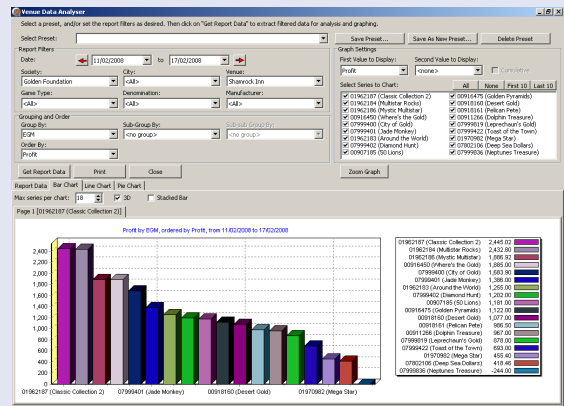

FORTUNE EZI MONITOR™

GAMING MANAGEMENT SYSTEM

DATA GRAPHING MADE EZI

Produce Professional Graphs in seconds.

EziMonitor has a new addition, the Venue Data Analyser. The Data Analyser has been developed to display statistics of data with selectable option.

This highly robust system it can analyse data across a wide array of selections from multi trust level right down to a gaming machine per day.

Reports generated from this system can also be displayed in graph format. Line, Bar and Pie charts are all selectable options. There is even a 3d option.

All graphs are printable in full colour and can be displayed onscreen in a full screen mode. There is also the option of Zooming in on areas.

Contact Fortune for more information info@fortunecorp.com

Please Turn Over

Select a preset, and/or set the report filters as desired. Then click on "Get Report Data" to extract filtered data for analysis and graphing.

Select Preset: Save Preset... Save As New Preset... Delete Preset