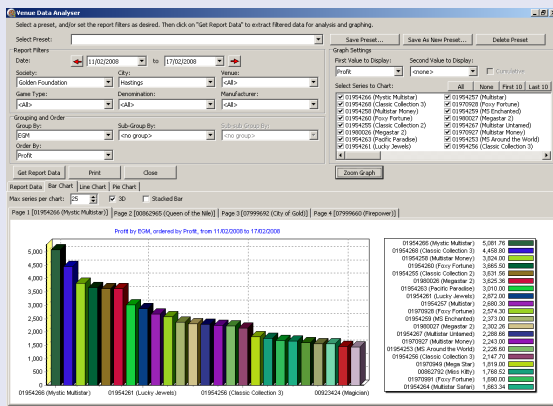

FORTUNE EZI MONITOR™

GAMING MANAGEMENT SYSTEM

DATA GRAPHING MADE EZI

Produce Professional Graphs in seconds.

EziMonitor has a new addition, the Venue Data Analyser. The Data Analyser has been developed to display statistics of data with selectable option.

This highly robust system it can analyse data across a wide array of selections from multi trust level right down to a gaming machine per day.

Reports generated from this system can also be displayed in graph format. Line, Bar and Pie charts are all selectable options. There is even a 3d option.

All graphs are printable in full colour and can be displayed onscreen in a full screen mode. There is also the option of Zooming in on areas.

Contact Fortune for more information info@fortunecorp.com

Please Turn Over

Select a preset, and/or set the report filters as desired. Then click on "Get Report Data" to extract filtered data for analysis and graphing.

Select Preset: Save Preset... Save As New Preset... Delete Preset