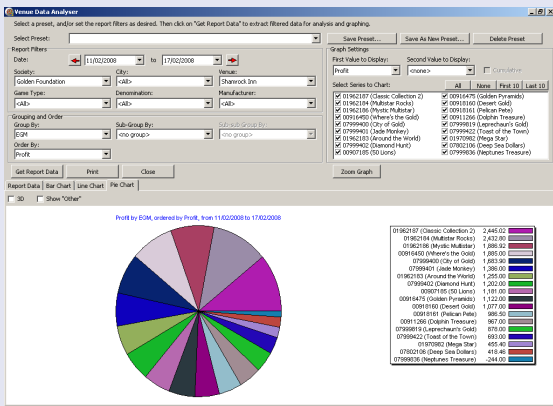

FORTUNE EZI MONITOR™

GAMING MANAGEMENT SYSTEM

DATA GRAPHING MADE EZI

Produce Professional Graphs in seconds.

EziMonitor has a new addition, the Venue Data Analyser. The Data Analyser has been developed to display statistics of data with selectable option.

This highly robust system it can analyse data across a wide array of selections from multi trust level right down to a gaming machine per day.

Reports generated from this system can also be displayed in graph format. Line, Bar and Pie charts are all selectable options. There is even a 3d option.

All graphs are printable in full colour and can be displayed onscreen in a full screen mode. There is also the option of Zooming in on areas.

Contact Fortune for more information info@fortunecorp.com

Please Turn Over

Select a preset, and/or set the report filters as desired. Then click on "Get Report Data" to extract filtered data for analysis and graphing.

Select Preset: Save Preset... Save As New Preset... Delete Preset