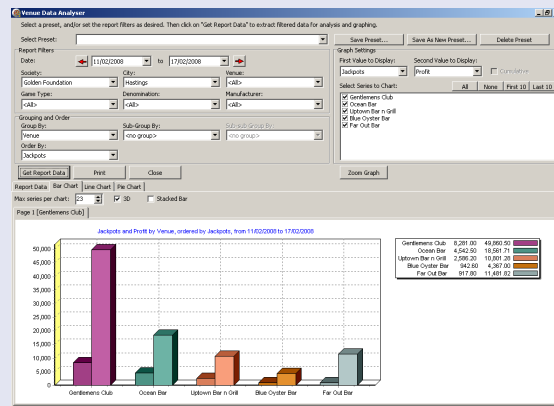

FORTUNE EZI MONITOR™

GAMING MANAGEMENT SYSTEM

DATA GRAPHING MADE EZI

Produce Professional Graphs in seconds.

EziMonitor has a new addition, the Venue Data Analyser. The Data Analyser has been developed to display statistics of data with selectable option.

This highly robust system it can analyse data across a wide array of selections from multi trust level right down to a gaming machine per day.

Reports generated from this system can also be displayed in graph format. Line, Bar and Pie charts are all selectable options. There is even a 3d option.

All graphs are printable in full colour and can be displayed onscreen in a full screen mode. There is also the option of Zooming in on areas.

Contact Fortune for more information info@fortunecorp.com

Please Turn Over

Select a preset, and/or set the report filters as desired. Then click on "Get Report Data" to extract filtered data for analysis and graphing.

Select Preset: Save Preset... Save As New Preset... Delete Preset